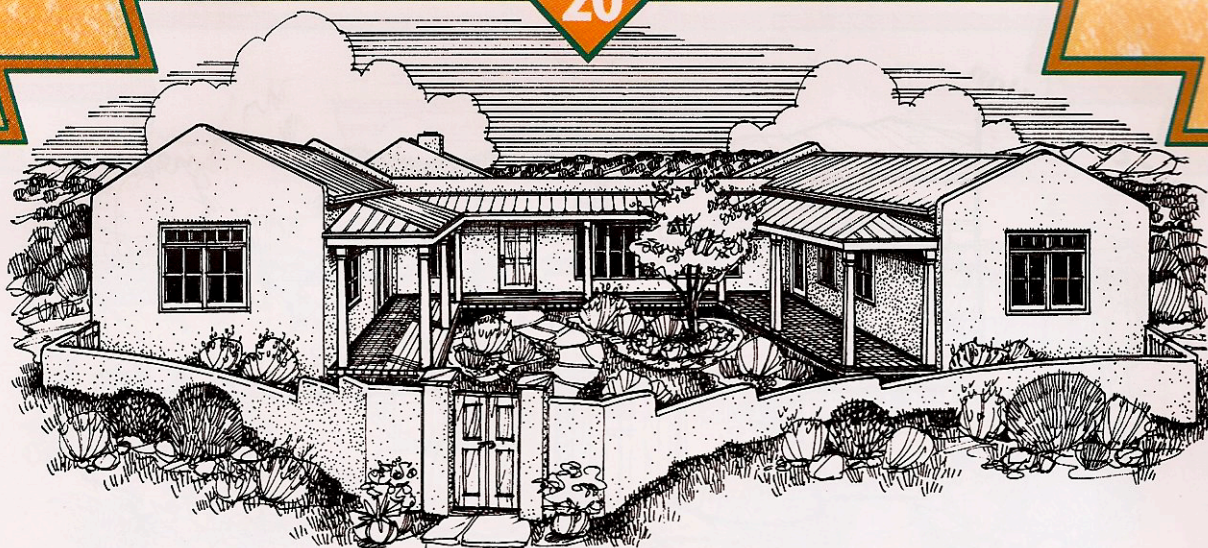

HACIENDAS

A PARADE OF HOMES

Santa Fe Area Home
Builders Association

1998 HOME BUILDING ▼ SANTA FE STYLE

22 Tanoito • Santa Fe

JOZEF TARA DESIGN

This energy-efficient Energrid block home successfully blends the traditional shapes of northern New Mexican architecture with the rustic charm of a Tuscan farm house. A unique integration of materials results from the use of wood, brick and Italian tiles. Hard troweled plaster walls and ceilings, antique wood doors, extensive custom tile work and exposed beams in cathedral ceilings. Covered brick portals surround the walled courtyard entrance. Exceptional craftsmanship and attention to detail throughout.

Listing Price \$490,000 • **Lot Size** 2.6 acres • **Heated Sq. Ft.** 2,500 • **Total Sq. Ft.** 3,400

Builder Jozef Tara Design

Address 22 Tanoito • Santa Fe, NM 87501

Phone 505 982-9729

Designer Jozef Tara

This energy-efficient Energrid block home successfully blends the traditional shapes of northern New Mexican architecture with the rustic charm of a Tuscan farm house. A unique integration of materials results from the use of wood, brick and Italian tiles. Hard troweled plaster walls and ceilings, antique wood doors, extensive custom tile work and exposed beams in cathedral ceilings. Covered brick portals surround the walled courtyard entrance. Exceptional craftsmanship and attention to detail throughout.