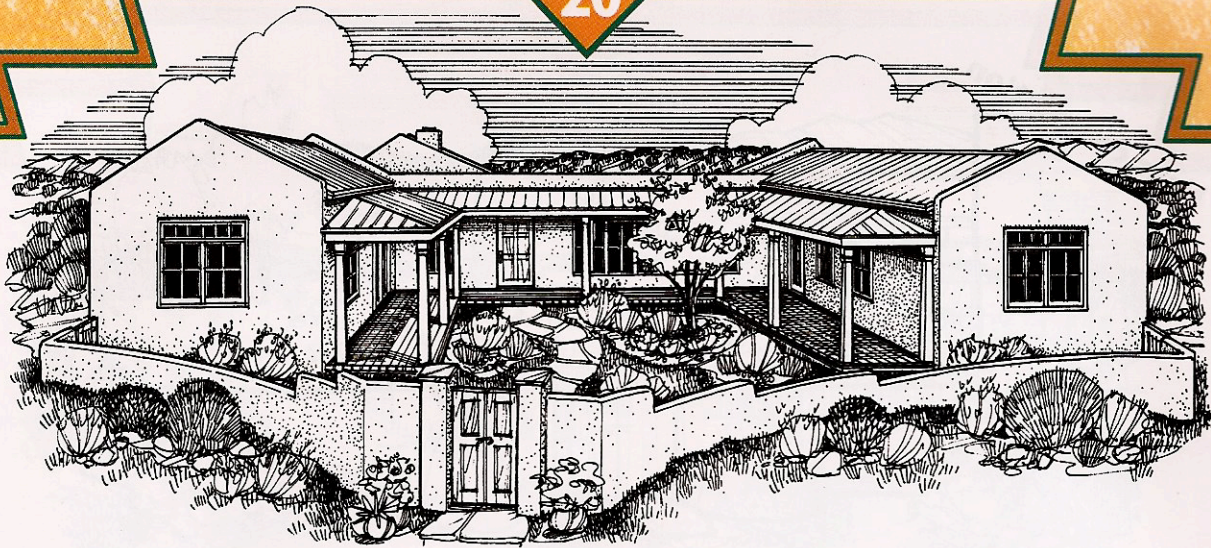

20

22 Tanoito • Santa Fe

JOZEF TARA DESIGN

This energy-efficient Energrid block home successfully blends the traditional shapes of northern New Mexican architecture with the rustic charm of a Tuscan farm house. A unique integration of materials results from the use of wood, brick and Italian tiles. Hard troweled plaster walls and ceilings, antique wood doors, extensive custom tile work and exposed beams in cathedral ceilings. Covered brick portals surround the walled courtyard entrance. Exceptional craftsmanship and attention to detail throughout.

Listing Price $490,000 • **Lot Size** 2.6 acres • **Heated Sq. Ft.** 2,500 • **Total Sq. Ft.** 3,400

Builder Jozef Tara Design

Address 22 Tanoito • Santa Fe, NM 87501

Phone 505 982-9729

Designer Jozef Tara

Sales Info Jozef Tara **505 982-9729**

JOZEF TARA DESIGN
ARCHITECTURAL DESIGN & CONSTRUCTION